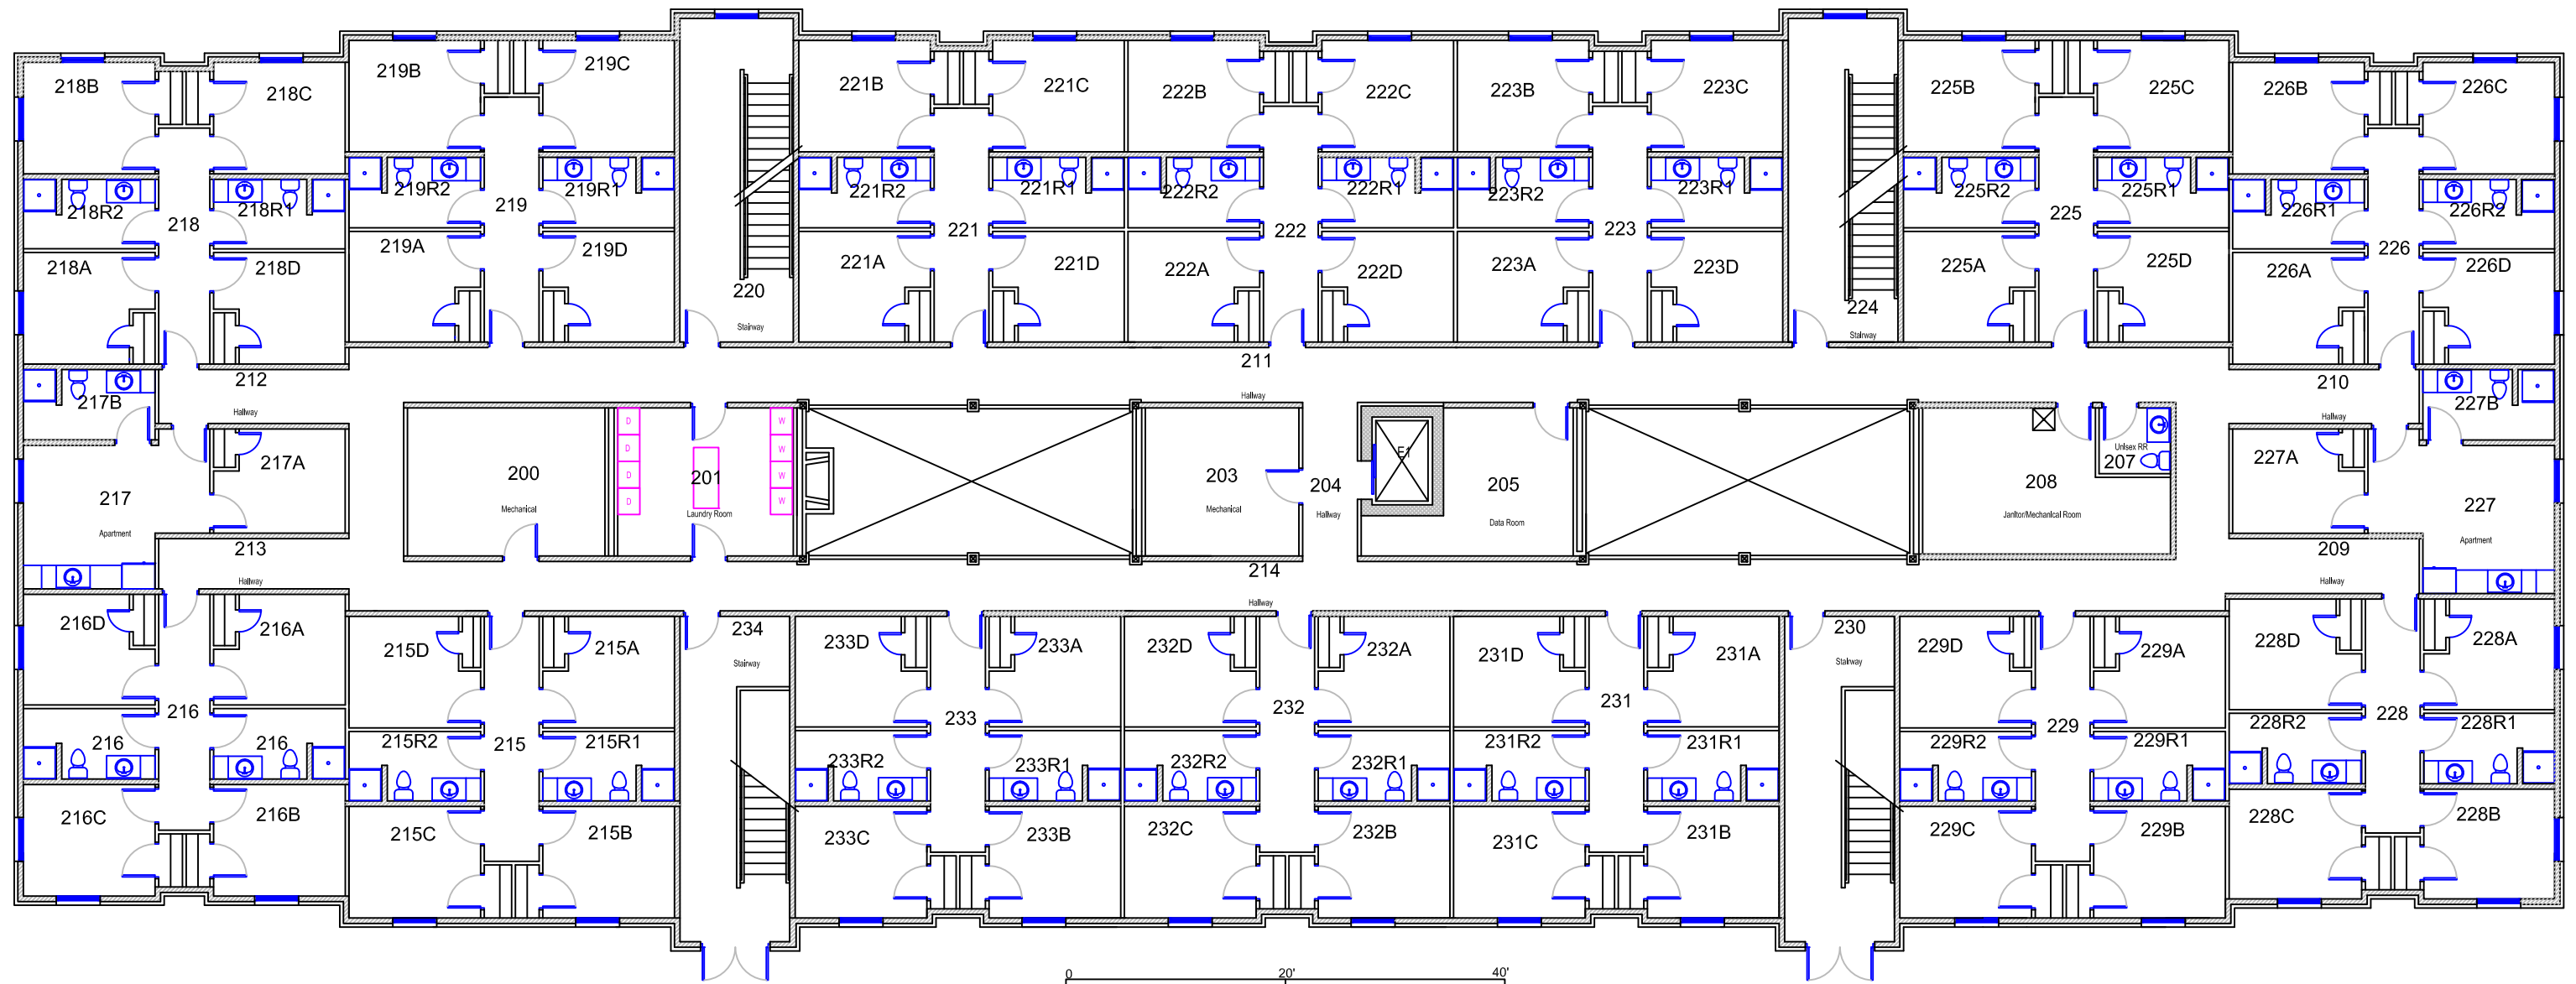

# First Floor

West Virginia University  
Beckley Campus 0231

University Hall  
Building No. 3130

Floor No. 01  
Revision: 06/04/2015

Drawn on: 02/08/2010  
By: Campus Housing Solutions

For more info on this building  
please contact Lisa Kniceley at  
[Lisa.Kniceley@mail.wvu.edu](mailto:Lisa.Kniceley@mail.wvu.edu)

## Second Floor

West Virginia University  
Beckley Campus 0231

University Hall  
Building No. 3130

Floor No. 02  
Revision: 06/04/2015

Drawn on: 02/08/2010  
By: Campus Housing Solutions

For more info on this building  
please contact Lisa Kniceley at  
[Lisa.Kniceley@mail.wvu.edu](mailto:Lisa.Kniceley@mail.wvu.edu)

0 20' 40'  
SCALE: 1" = 20'

West Virginia University  
Beckley Campus 0231

University Hall  
Building No. 3130

Floor No. 03  
Revision: 06/04/2015

Drawn on: 02/08/2010  
By: Campus Housing Solutions

For more info on this building  
please contact Lisa Kniceley at  
[Lisa.Kniceley@mail.wvu.edu](mailto:Lisa.Kniceley@mail.wvu.edu)