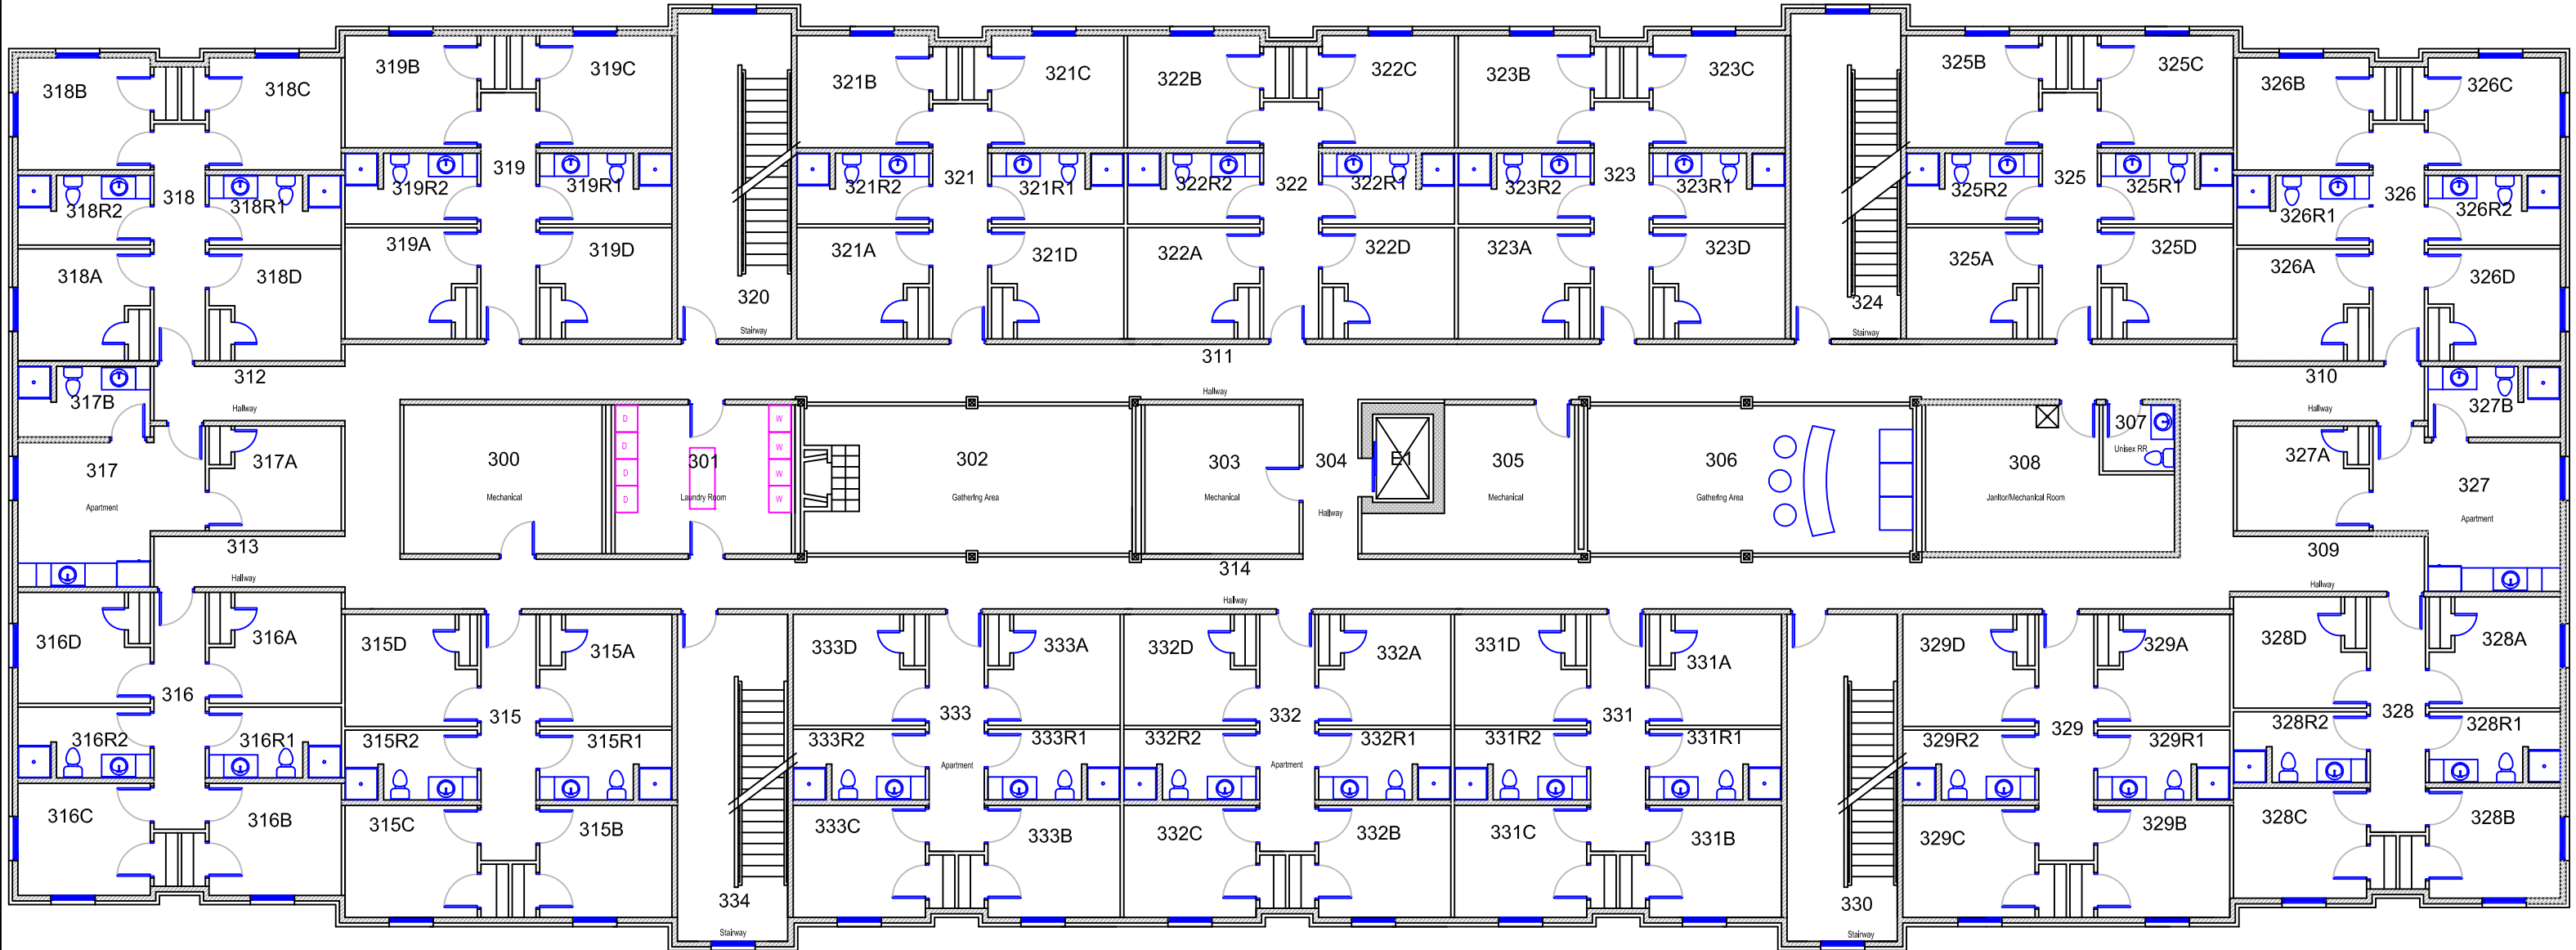

# First Floor

West Virginia University  
Beckley Campus 0231

University Hall  
Building No. 3130

Floor No. 01  
Revision: 06/04/2015

Drawn on: 02/08/2010  
By: Campus Housing Solutions

For more info on this building  
please contact Lisa Kniceley at  
[Lisa.Kniceley@mail.wvu.edu](mailto:Lisa.Kniceley@mail.wvu.edu)

## Second Floor

West Virginia University  
Beckley Campus 0231

University Hall  
Building No. 3130

Floor No. 02  
Revision: 06/04/2015

Drawn on: 02/08/2010  
By: Campus Housing Solutions

For more info on this building  
please contact Lisa Kniceley at  
[Lisa.Kniceley@mail.wvu.edu](mailto:Lisa.Kniceley@mail.wvu.edu)

0 20' 40'  
SCALE: 1" = 20'

West Virginia University  
Beckley Campus 0231

University Hall  
Building No. 3130

Floor No. 03  
Revision: 06/04/2015

Drawn on: 02/08/2010  
By: Campus Housing Solutions

For more info on this building  
please contact Lisa Kniceley at  
[Lisa.Kniceley@mail.wvu.edu](mailto:Lisa.Kniceley@mail.wvu.edu)