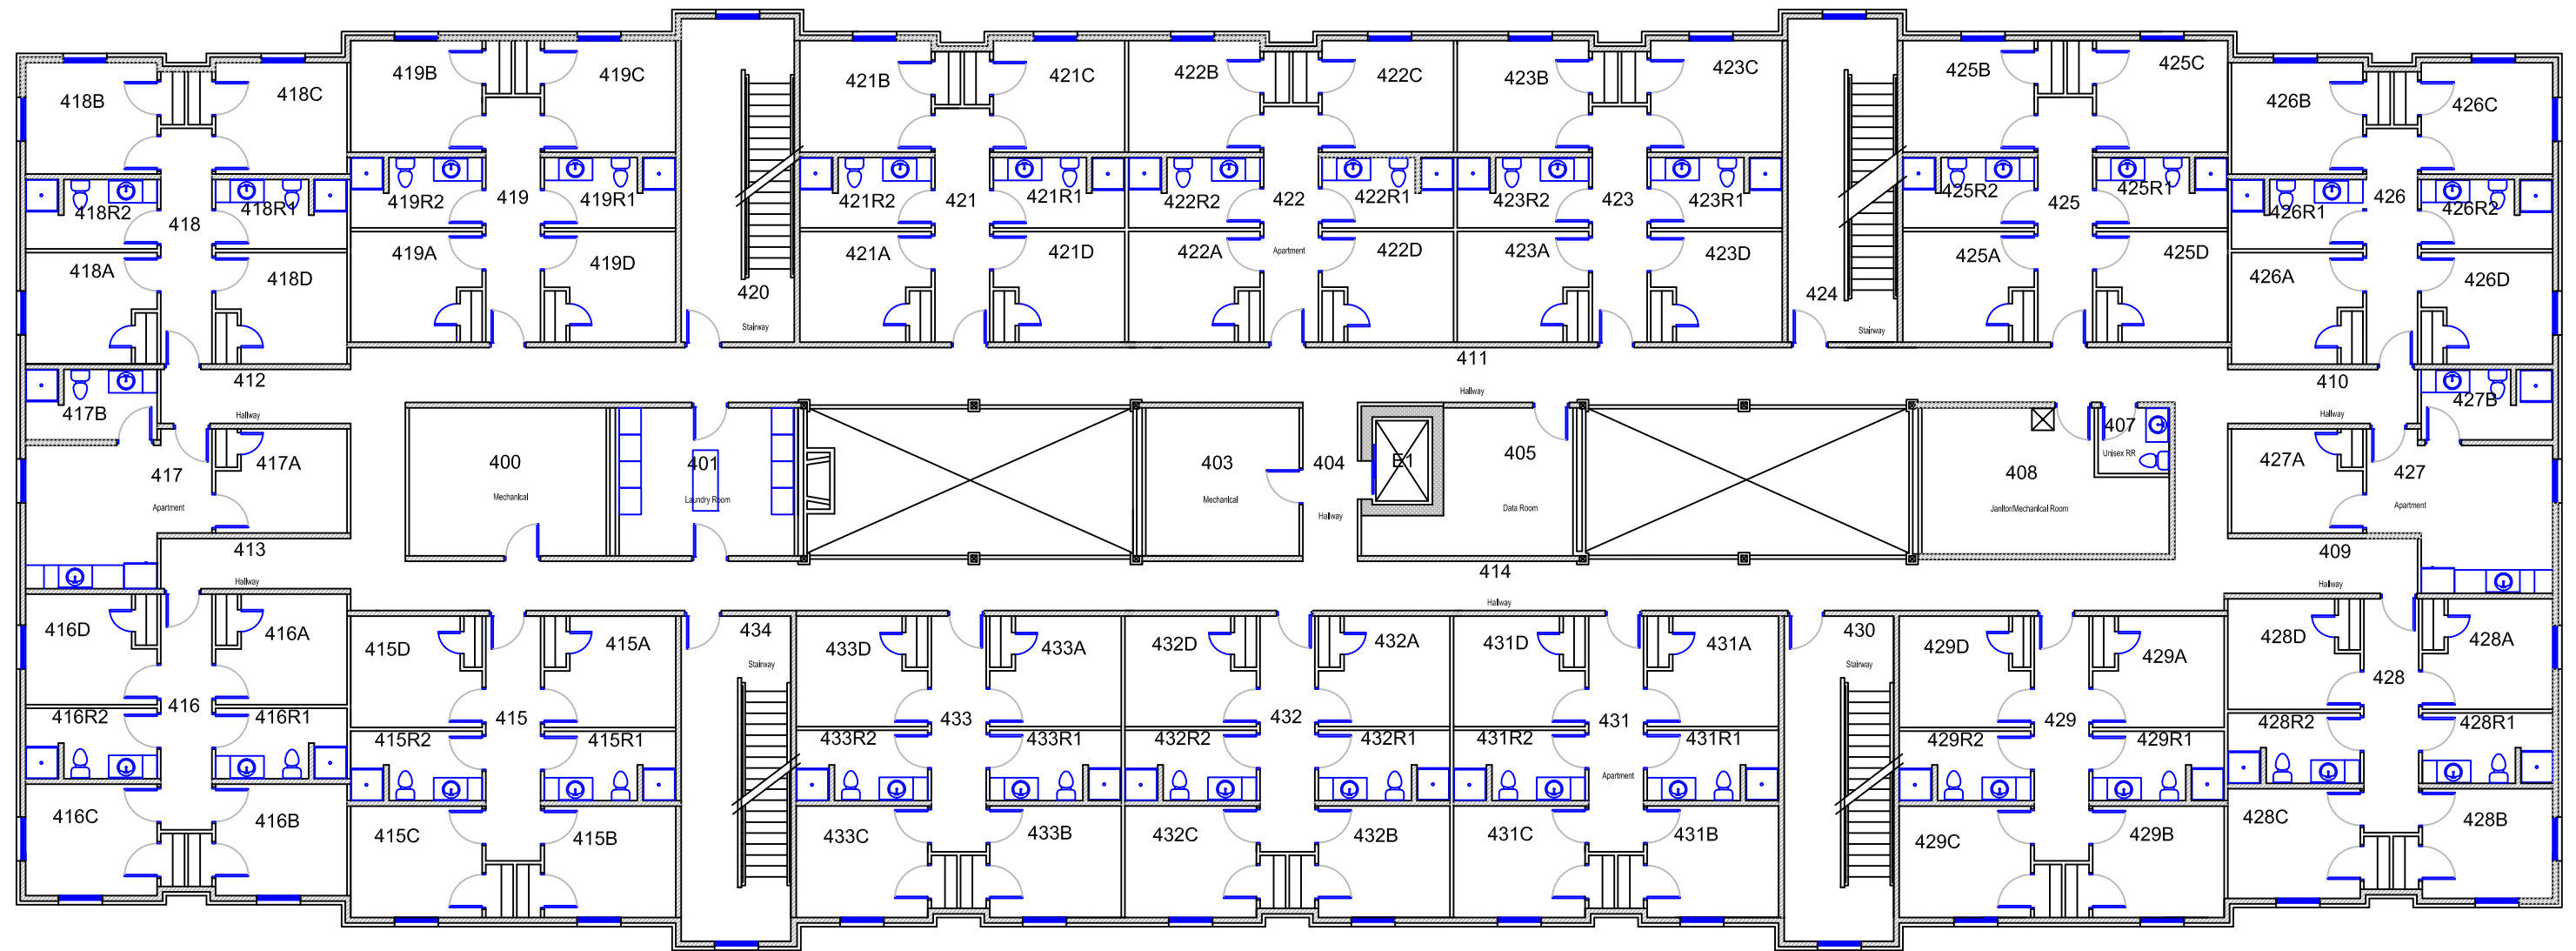

0 20' 40'  
SCALE: 1" = 20'

West Virginia University  
Beckley Campus 0231

University Hall  
Building No. 3130

Floor No. 03  
Revision: 06/04/2015

Drawn on: 02/08/2010  
By: Campus Housing Solutions

For more info on this building  
please contact Lisa Kniceley at  
[Lisa.Kniceley@mail.wvu.edu](mailto:Lisa.Kniceley@mail.wvu.edu)