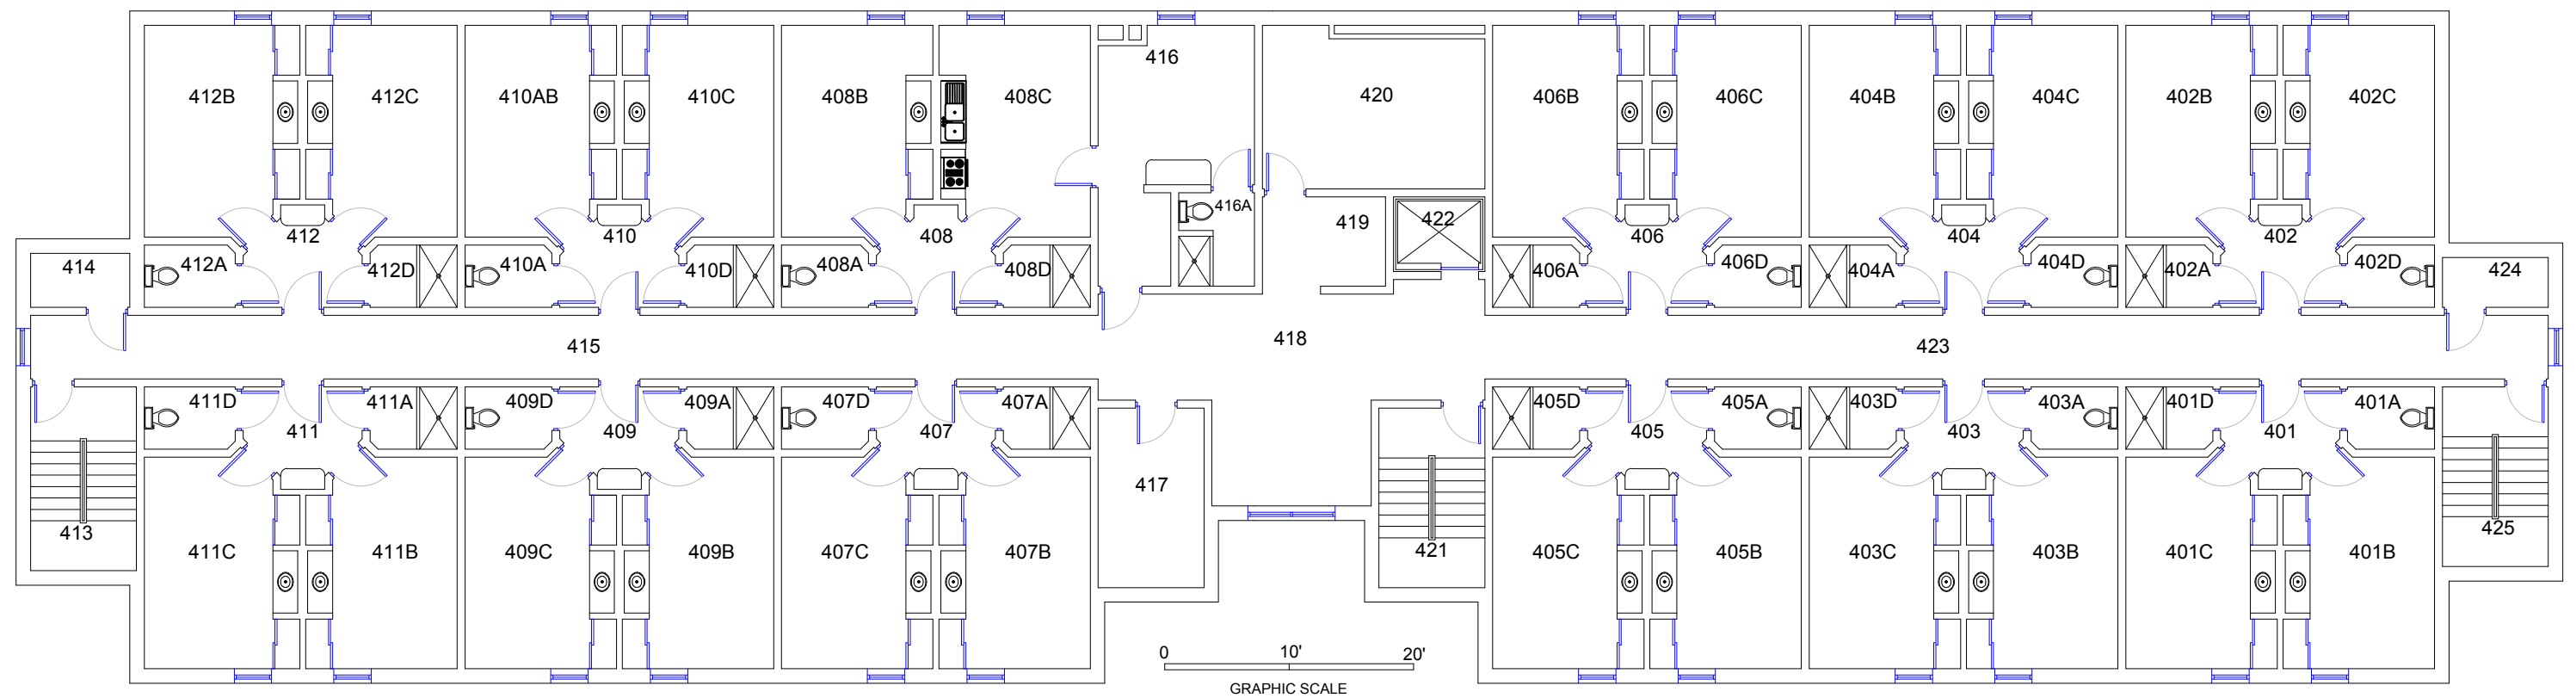

WV Institute of Technology
Beckley Campus 0231

Hogan Hall
Building No. 3116

Floor No. 04
Revision: 00/00/0000

Drawn on: 06/07/2017
By: L. Kniceley

For more info on this building
please contact Lisa Kniceley at
Lisa.Kniceley@mail.wvu.edu