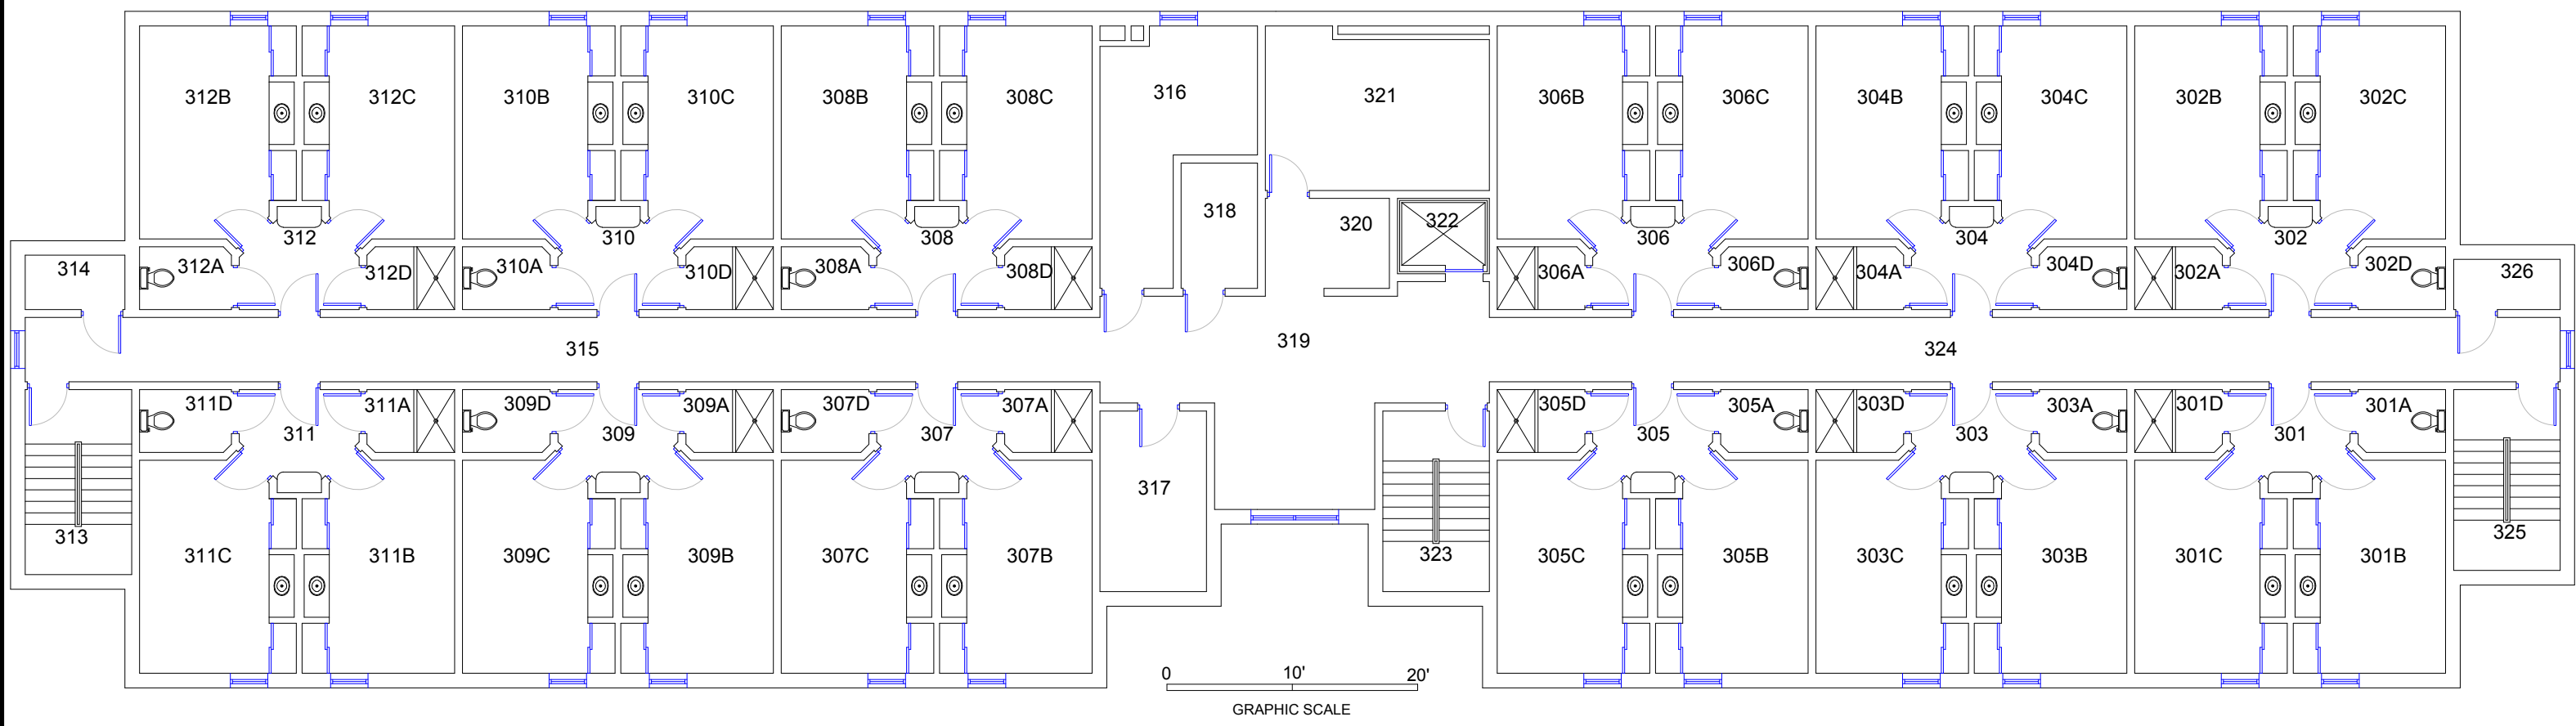

0 10' 20'
GRAPHIC SCALE

WV Institute of Technology
Beckley Campus 0231

Hogan Hall
Building No. 3116

Floor No. 01
Revision: 00/00/0000

Drawn on: 06/07/2017
By: L. Kniceley

For more info on this building
please contact Lisa Kniceley at
Lisa.Kniceley@mail.wvu.edu