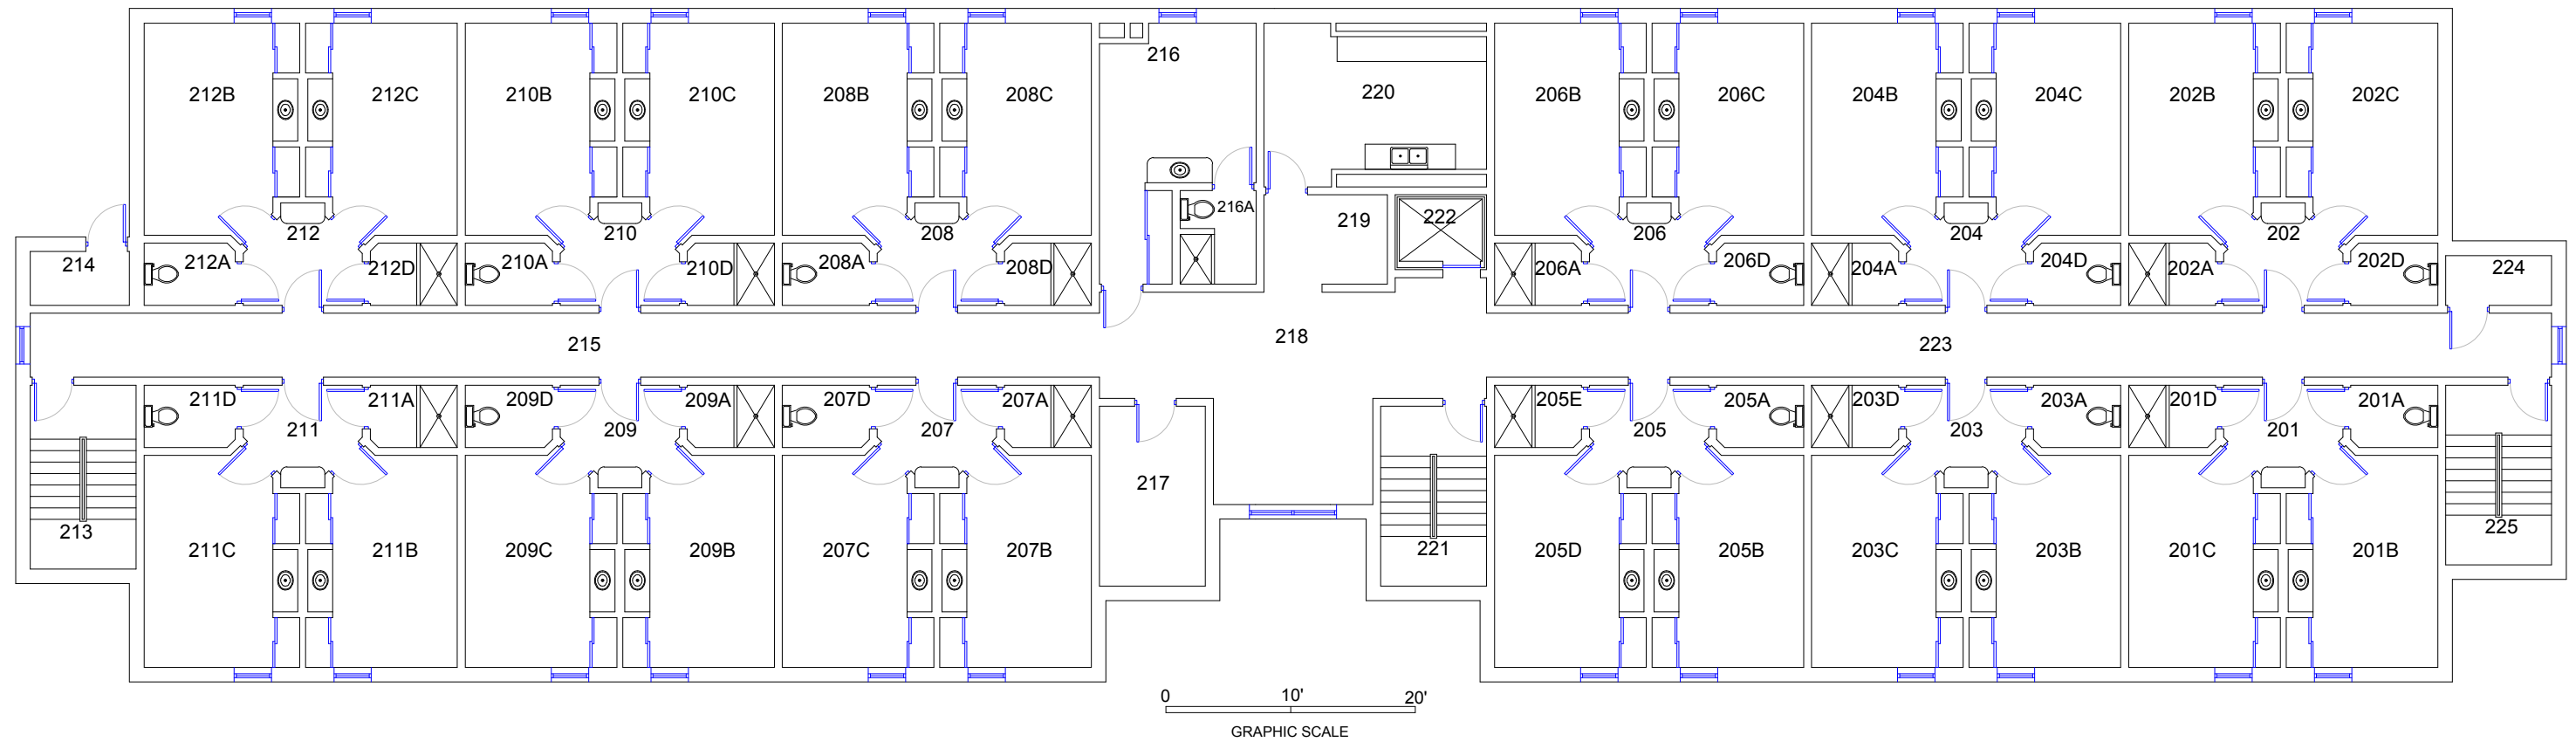

WV Institute of Technology
Beckley Campus 0231

Hogan Hall
Building No. 3116

Floor No. 01
Revision: 00/00/0000

Drawn on: 06/07/2017
By: L. Kniceley

For more info on this building
please contact Lisa Kniceley at
Lisa.Kniceley@mail.wvu.edu

0 10' 20'
GRAPHIC SCALE

WV Institute of Technology
Beckley Campus 0231

Hogan Hall
Building No. 3116

Floor No. 01
Revision: 00/00/0000

Drawn on: 06/07/2017
By: L. Kniceley

For more info on this building
please contact Lisa Kniceley at
Lisa.Kniceley@mail.wvu.edu