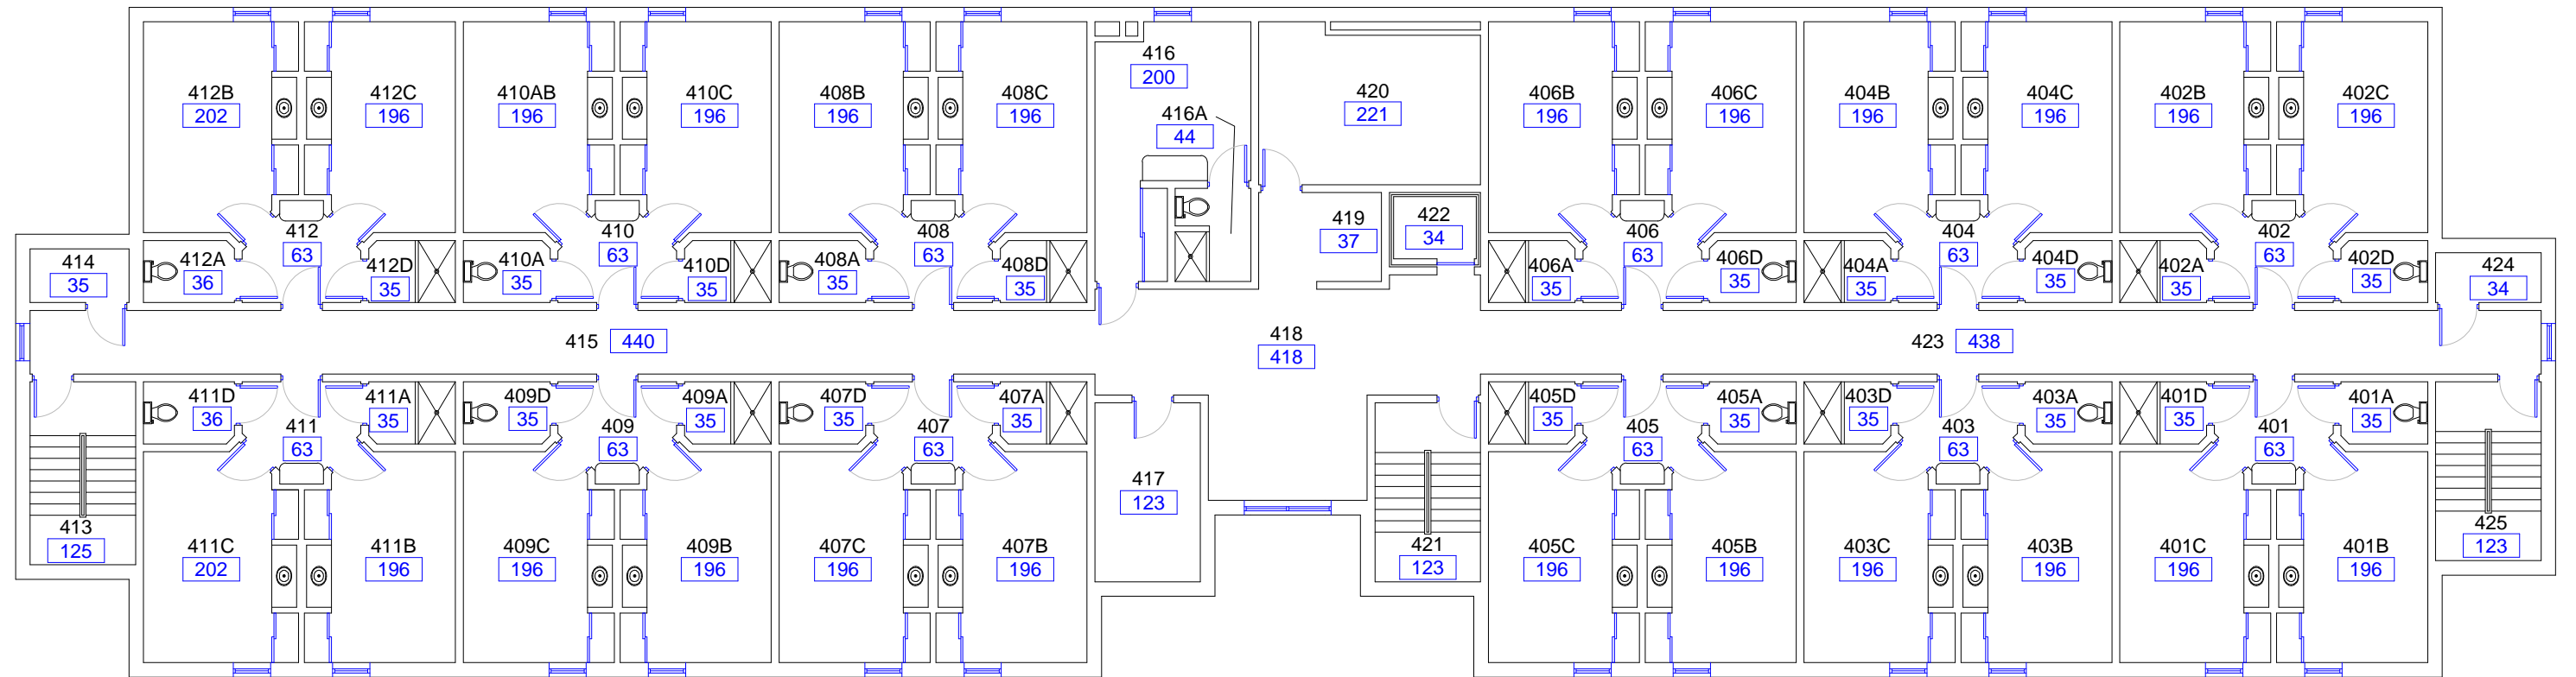

Mountain State University

SITE:	1	Beckley Campus	
BLDG:	5	Hogan Hall	
FLOOR:	1	First Floor	
DATE:	7/21/06	DATE:	7/21/06
		BY: L. Kuszynski	

0 10' 20'
GRAPHIC SCALE

Mountain State University

SITE:	1	Beckley Campus	
BLDG:	5	Hogan Hall	
FLOOR:	2	Second Floor	
DATE:	7/21/06	DATE:	7/21/06
		BY: L. Kuszynski	

Mountain State University

SITE:	1	Beckley Campus	
BLDG:	5	Hogan Hall	
FLOOR:	3	Third Floor	
DATE:	7/21/06	DATE:	7/21/06
		BY: L. Kuszynski	

Mountain State University

SITE:	1	Beckley Campus	
BLDG:	5	Hogan Hall	
FLOOR:	4	Fourth Floor	
DATE:	7/21/06	DATE:	7/21/06
		BY: L. Kuszynski	