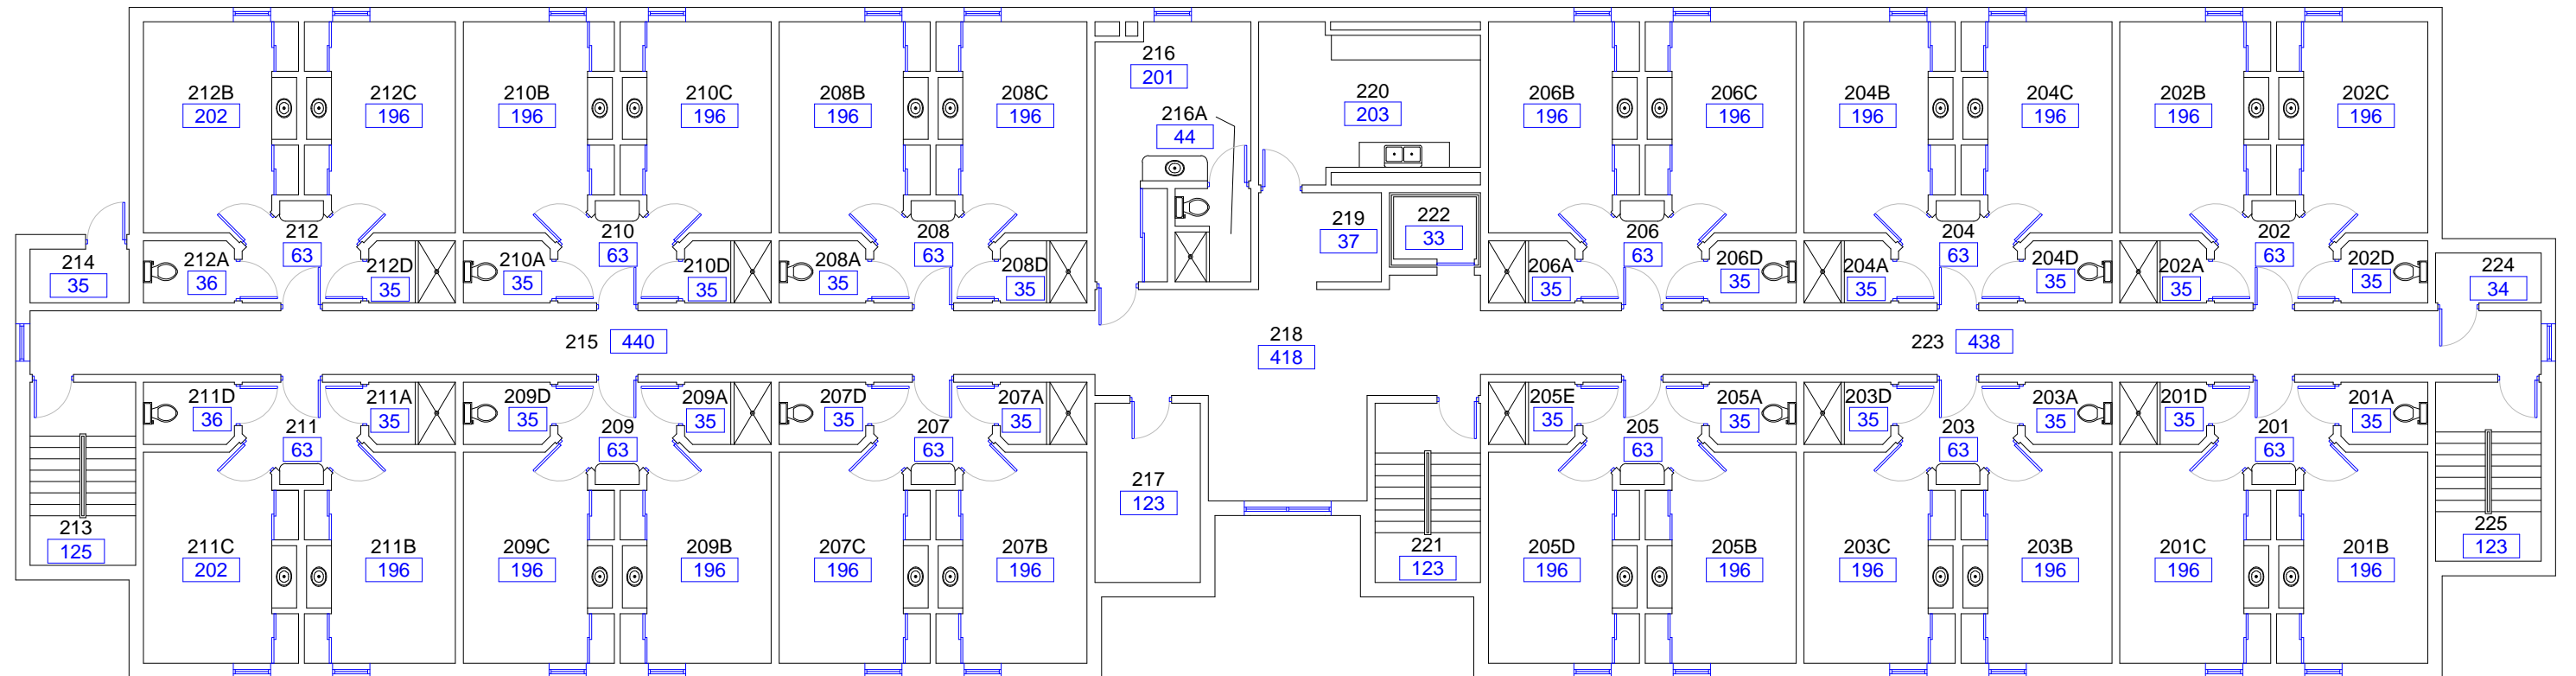

Mountain State University

SITE:	1	Beckley Campus	
BLDG:	5	Hogan Hall	
FLOOR:	1	First Floor	
DATE:	7/21/06	DATE:	7/21/06
		BY: L. Kuszynski	

0 10' 20'
GRAPHIC SCALE

Mountain State University

SITE:	1	Beckley Campus	
BLDG:	5	Hogan Hall	
FLOOR:	2	Second Floor	
DATE:	7/21/06	DATE:	7/21/06
		BY: L. Kuszynski	

Mountain State University

SITE:	1	Beckley Campus	
BLDG:	5	Hogan Hall	
FLOOR:	3	Third Floor	
DATE:	7/21/06	DATE:	7/21/06
		BY: L. Kuszynski	

Mountain State University

SITE:	1	Beckley Campus	
BLDG:	5	Hogan Hall	
FLOOR:	4	Fourth Floor	
DATE:	7/21/06	DATE:	7/21/06
		BY: L. Kuszynski	