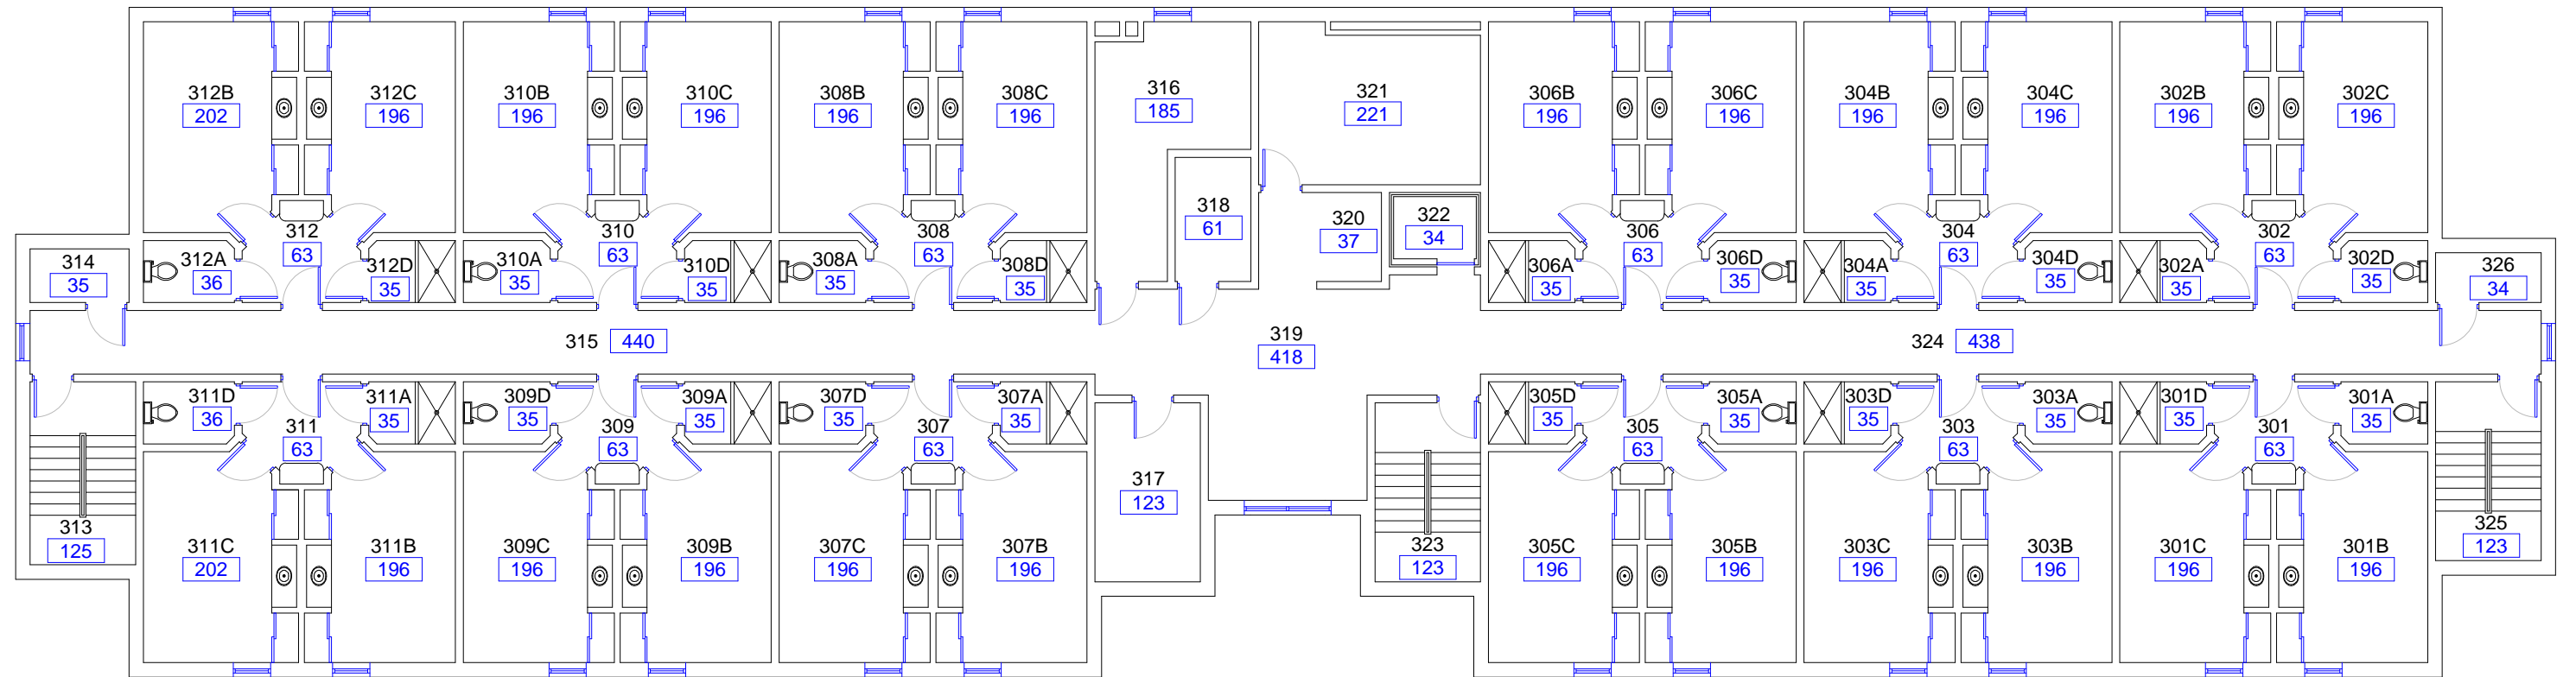

Mountain State University

SITE:	1	Beckley Campus	
BLDG:	5	Hogan Hall	
FLOOR:	1	First Floor	
DATE:	7/21/06	DATE:	7/21/06
		BY: L. Kuszynski	

0 10' 20'
GRAPHIC SCALE

Mountain State University

SITE:	1	Beckley Campus	
BLDG:	5	Hogan Hall	
FLOOR:	2	Second Floor	
DATE:	7/21/06	DATE:	7/21/06
		BY: L. Kuszynski	

Mountain State University

SITE:	1	Beckley Campus	
BLDG:	5	Hogan Hall	
FLOOR:	3	Third Floor	
DATE:	7/21/06	DATE:	7/21/06
		BY: L. Kuszynski	

Mountain State University

SITE:	1	Beckley Campus	
BLDG:	5	Hogan Hall	
FLOOR:	4	Fourth Floor	
DATE:	7/21/06	DATE:	7/21/06
		BY: L. Kuszynski	